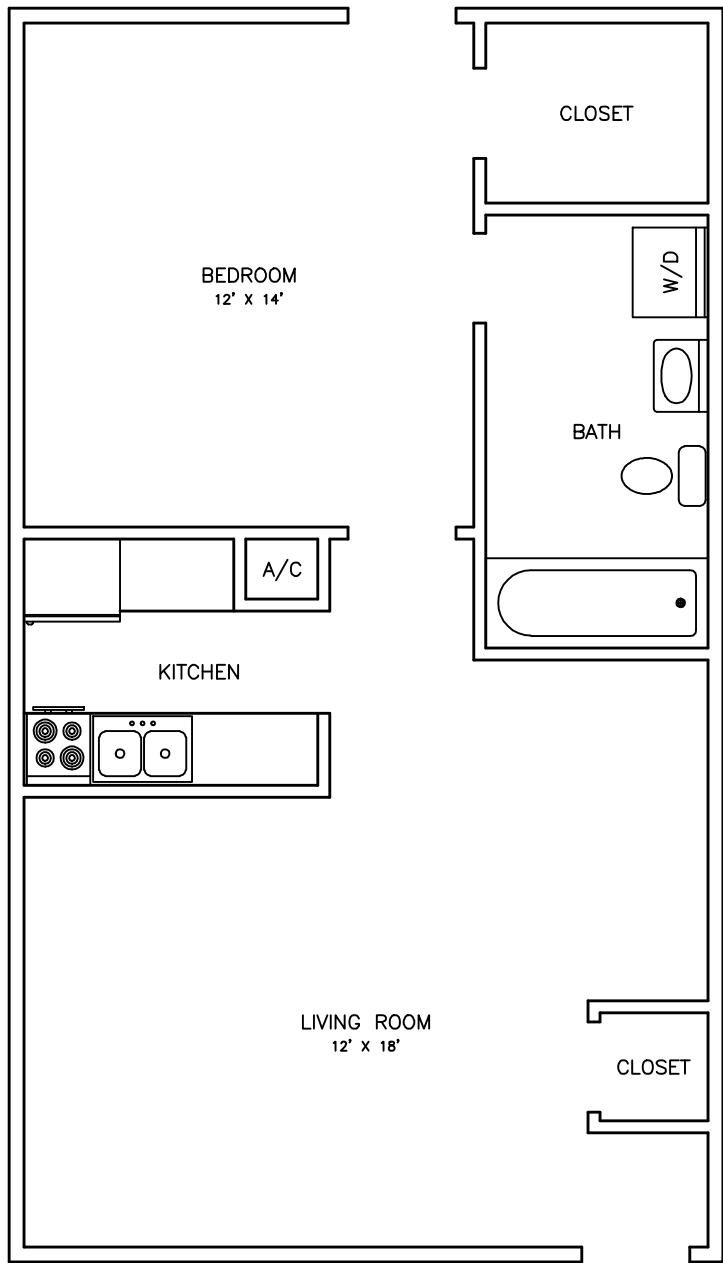

PATIO

FRONT

HIGH COTTON #11-#18